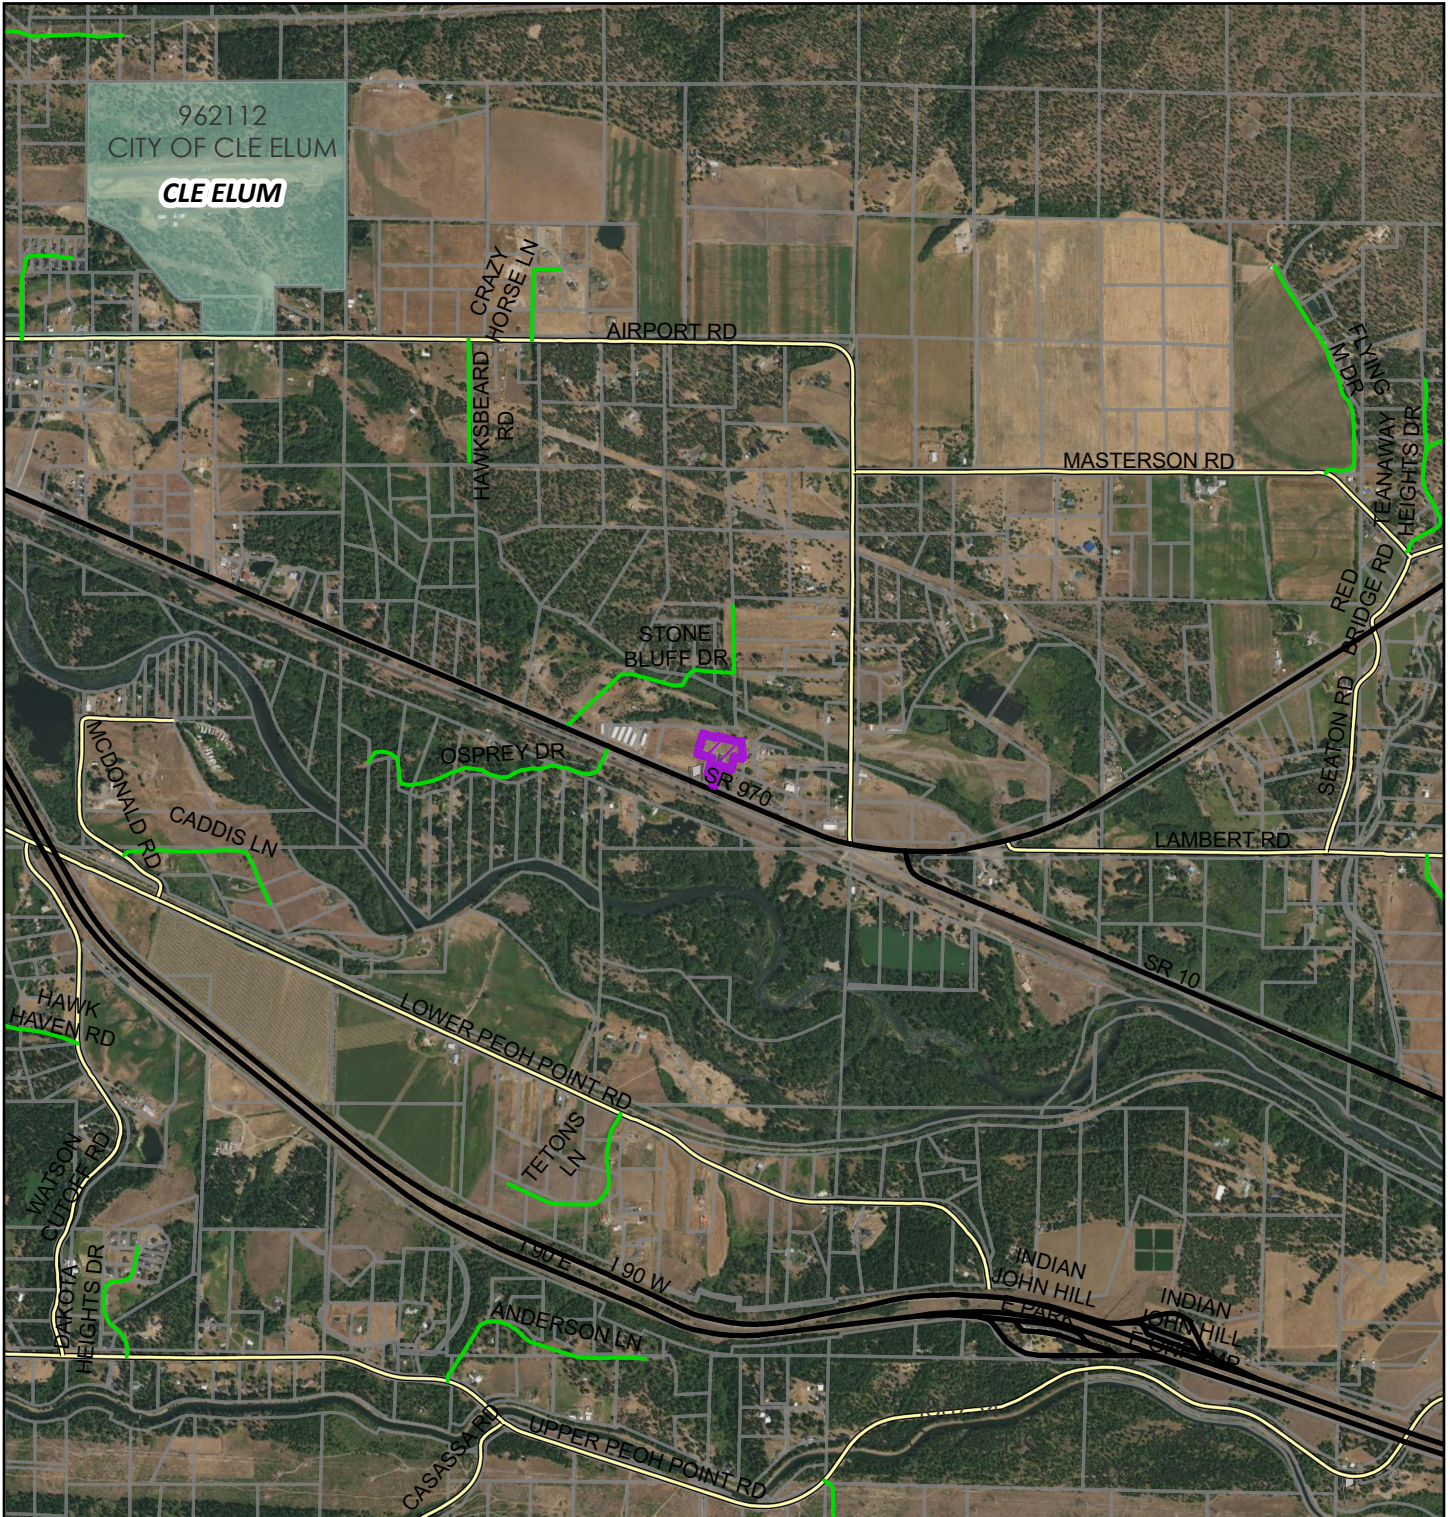

SI-26-00001 Monster Garage

Vicinity View

Hexagon, WaTech, Kittitas County GIS

2026

Coordinate System: NAD 1983 StatePlane Washington South FIPS 4602 Feet